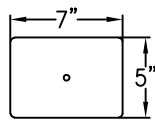

Front View

Side View

Canopy

ALL DIMENSIONS IN INCHES
Light are handcrafted. Dimensions may vary by 1/4".

File name WEDGE	Date 6/19/20	Scale NTS
--------------------	-----------------	--------------

- Mounting Hardware
- $\frac{3}{8}$ "x6" Lagbolt x1