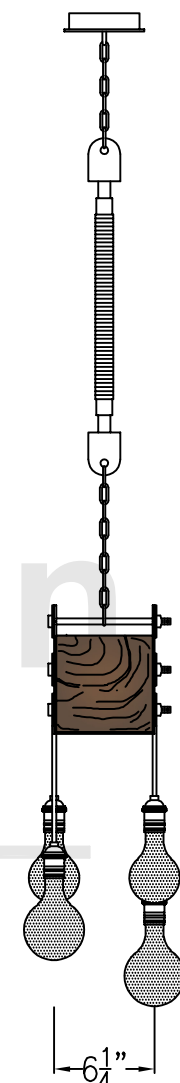

Front View

Side View

Canopy

ALL DIMENSIONS IN INCHES
Light are handcrafted. Dimensions may vary by 1/4".

File name WEDGE	Date 6/19/20	Scale NTS
--------------------	-----------------	--------------

- Mounting Hardware
- $\frac{3}{8}$ "x6" Lagbolt x1

This drawing and design is the property of Carroll by Design. It may not be used for any purpose other than by the owner. Carroll by Design does not authorize the reproduction or conveyance of any information contained herein without prior written permission.

Carroll by Design
—Nashville—

WEDGEWOOD 7'