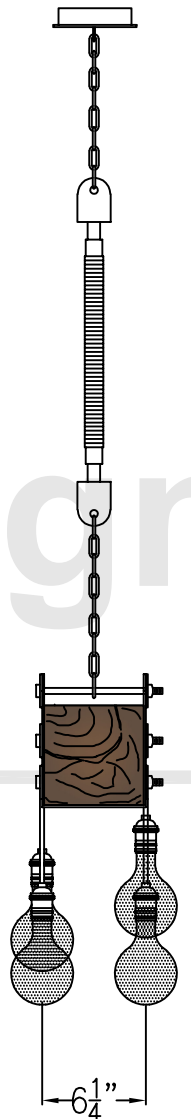

Carroll by Design

5-G95-40W Bulbs
4-G80-40W Bulbs

Canopy

Front View

Side View

ALL DIMENSIONS IN INCHES
Light are handcrafted. Dimensions may vary by 1/4".

File name	Date	Scale
WEDGE	01/25/21	NTS

- Mounting Hardware
- 3/8"x6" Lagbolt x1

This drawing and design is the property of Carroll by Design. It may not be used for any purpose other than by the owner. Carroll by Design does not authorize the reproduction or conveyance of any information contained herein without prior written permission.

Carroll by Design
—Nashville—

WEDGEWOOD 5'