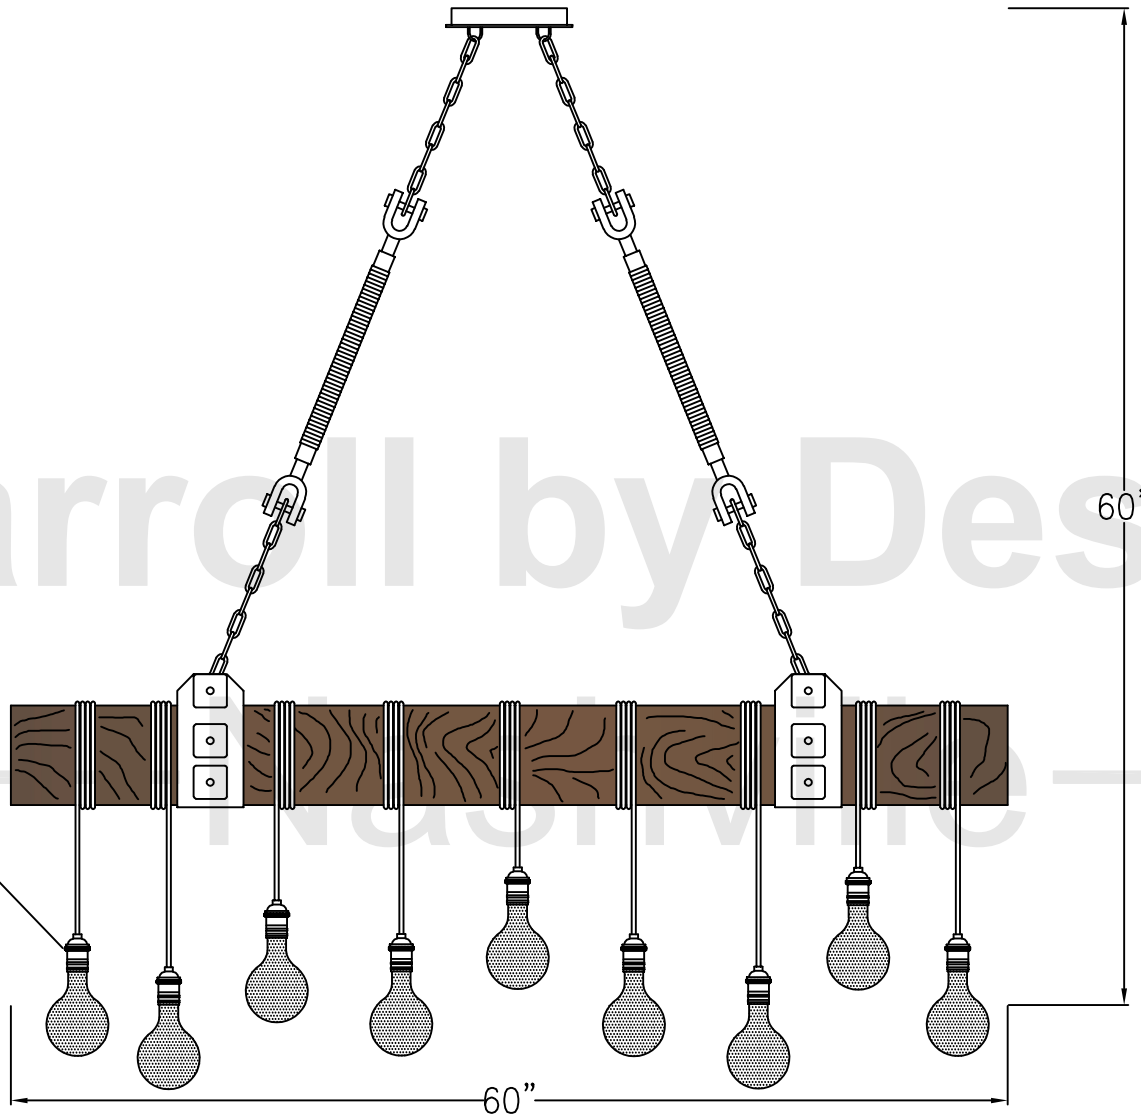

Carroll by Design

5-G95-40W Bulbs
4-G80-40W Bulbs

Canopy

Front View

Side View

ALL DIMENSIONS IN INCHES
Light are handcrafted. Dimensions may vary by 1/4".

File name	Date	Scale
WEDGE	01/25/21	NTS

- Mounting Hardware
- 3/8"x6" Lagbolt x1

Carroll by Design
—Nashville—

WEDGEWOOD 5'