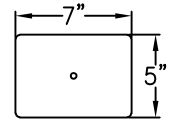

Carroll by Design

5-G95-40W Bulbs
4-G80-40W Bulbs

Canopy

Front View

Side View

ALL DIMENSIONS IN INCHES
Light are handcrafted. Dimensions may vary by 1/4".

File name	Date	Scale
WEDGE	01/25/21	NTS

- Mounting Hardware
- 3/8"x6" Lagbolt x1