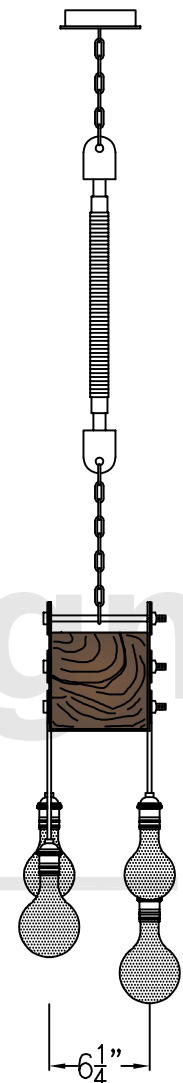

Front View

Side View

Canopy

- Mounting Hardware  
-  $\frac{3}{8}$ "x6" Lagbolt x1

This drawing and design is the property of Carroll by Design. It may not be used for any purpose other than by the owner. Carroll by Design does not authorize the reproduction or conveyance of any information contained herein without prior written permission.

**Carroll by Design**  
—Nashville—

**WEDGEWOOD 6'**

ALL DIMENSIONS IN INCHES  
Light are handcrafted. Dimensions may vary by 1/4".

File name	Date	Scale
WEDGE	6/19/20	NTS