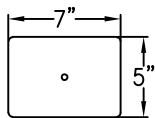

Front View

Side View

Canopy

- Mounting Hardware  
-  $\frac{3}{8}$ "x6" Lagbolt x1

This drawing and design is the property of Carroll by Design. It may not be used for any purpose other than by the owner. Carroll by Design does not authorize the reproduction or conveyance of any information contained herein without prior written permission.

**Carroll by Design**  
—Nashville—

**WEDGEWOOD 6'**

ALL DIMENSIONS IN INCHES  
Light are handcrafted. Dimensions may vary by 1/4".

File name	Date	Scale
WEDGE	6/19/20	NTS