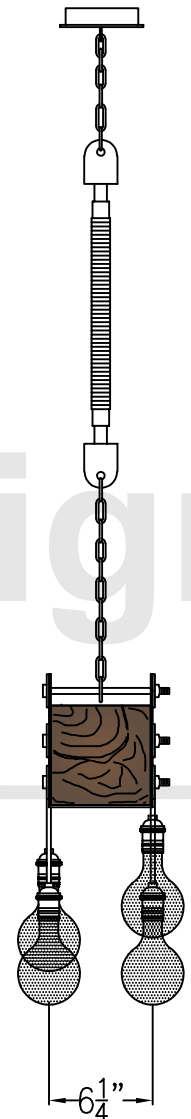

Carroll by Design
Nashville

4-Bulbs G95-40W
3-Bulbs G80-40W

Canopy

Front View

Side View

ALL DIMENSIONS IN INCHES
Light are handcrafted. Dimensions may vary by 1/4".

File name	Date	Scale
WEDGE	01/25/21	NTS

- Mounting Hardware
- 3/8"x6" Lagbolt x1

Carroll by Design
—Nashville—

WEDGEWOOD 4'

Carroll by Design

5-G95-40W Bulbs
4-G80-40W Bulbs

Canopy

Front View

Side View

ALL DIMENSIONS IN INCHES
Light are handcrafted. Dimensions may vary by 1/4".

File name	Date	Scale
WEDGE	01/25/21	NTS

- Mounting Hardware
- 3/8"x6" Lagbolt x1

This drawing and design is the property of Carroll by Design. It may not be used for any purpose other than by the owner. Carroll by Design does not authorize the reproduction or conveyance of any information contained herein without prior written permission.

Carroll by Design
—Nashville—

WEDGEWOOD 5'