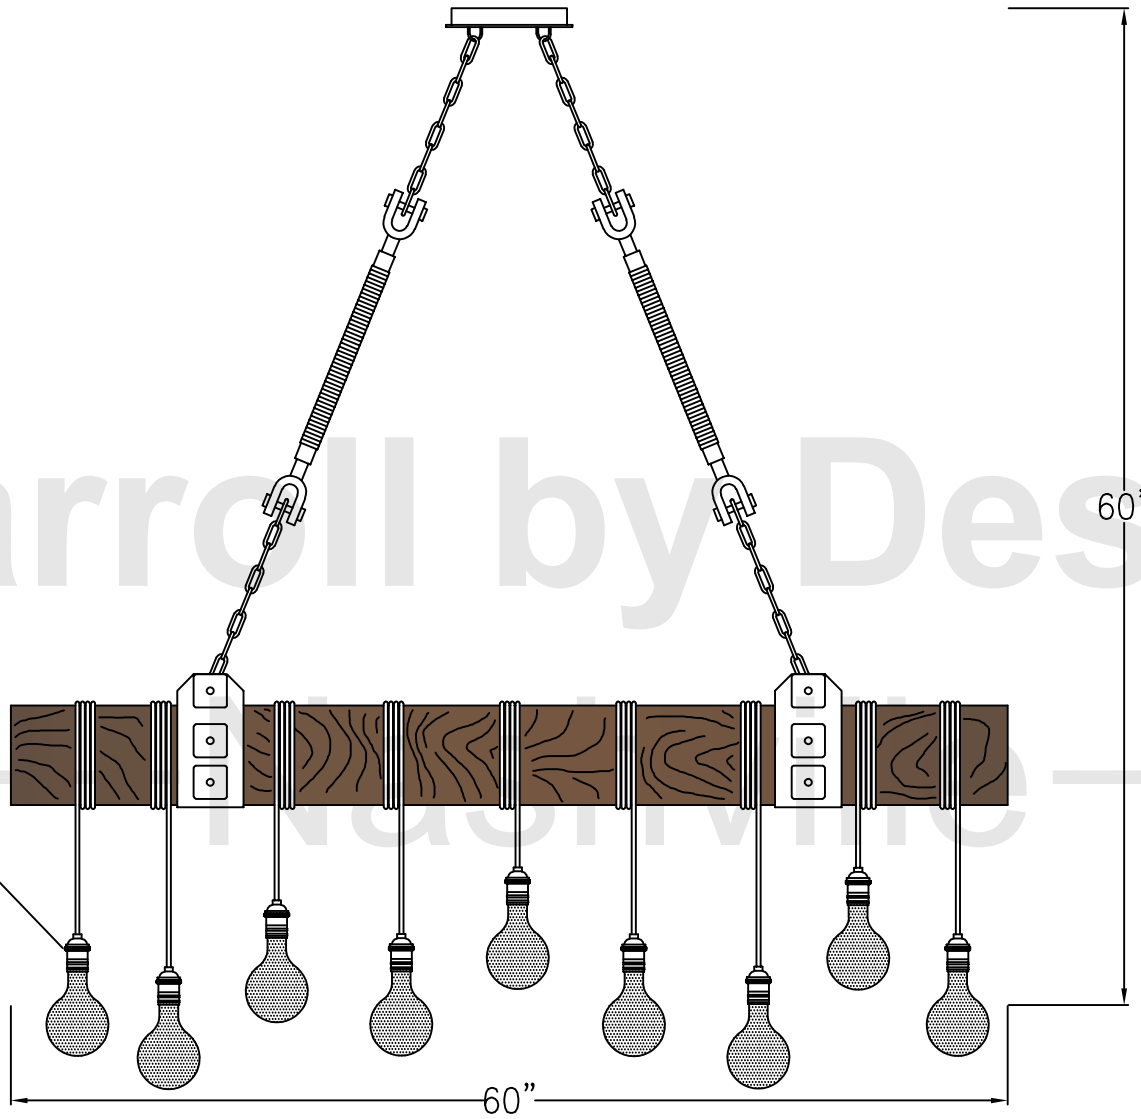

Carroll by Design
Nashville

4-Bulbs G95-40W
3-Bulbs G80-40W

Canopy

Front View

Side View

ALL DIMENSIONS IN INCHES
Light are handcrafted. Dimensions may vary by 1/4".

File name	Date	Scale
WEDGE	01/25/21	NTS

- Mounting Hardware
- 3/8"x6" Lagbolt x1

Carroll by Design
—Nashville—

WEDGEWOOD 4'

Carroll by Design

5-G95-40W Bulbs
4-G80-40W Bulbs

Canopy

Front View

Side View

ALL DIMENSIONS IN INCHES
Light are handcrafted. Dimensions may vary by 1/4".

File name	Date	Scale
WEDGE	01/25/21	NTS

- Mounting Hardware
- 3/8"x6" Lagbolt x1

This drawing and design is the property of Carroll by Design. It may not be used for any purpose other than by the owner. Carroll by Design does not authorize the reproduction or conveyance of any information contained herein without prior written permission.

Carroll by Design
—Nashville—

WEDGEWOOD 5'