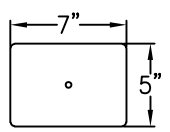

Carroll by Design
Nashville

4-Bulbs G95-40W
3-Bulbs G80-40W

Canopy

Front View

Side View

ALL DIMENSIONS IN INCHES
Light are handcrafted. Dimensions may vary by 1/4".

File name	Date	Scale
WEDGE	01/25/21	NTS

- Mounting Hardware
- 3/8"x6" Lagbolt x1

Carroll by Design
—Nashville—

WEDGEWOOD 4'

Carroll by Design

5-G95-40W Bulbs
4-G80-40W Bulbs

Canopy

Front View

Side View

ALL DIMENSIONS IN INCHES
Light are handcrafted. Dimensions may vary by 1/4".