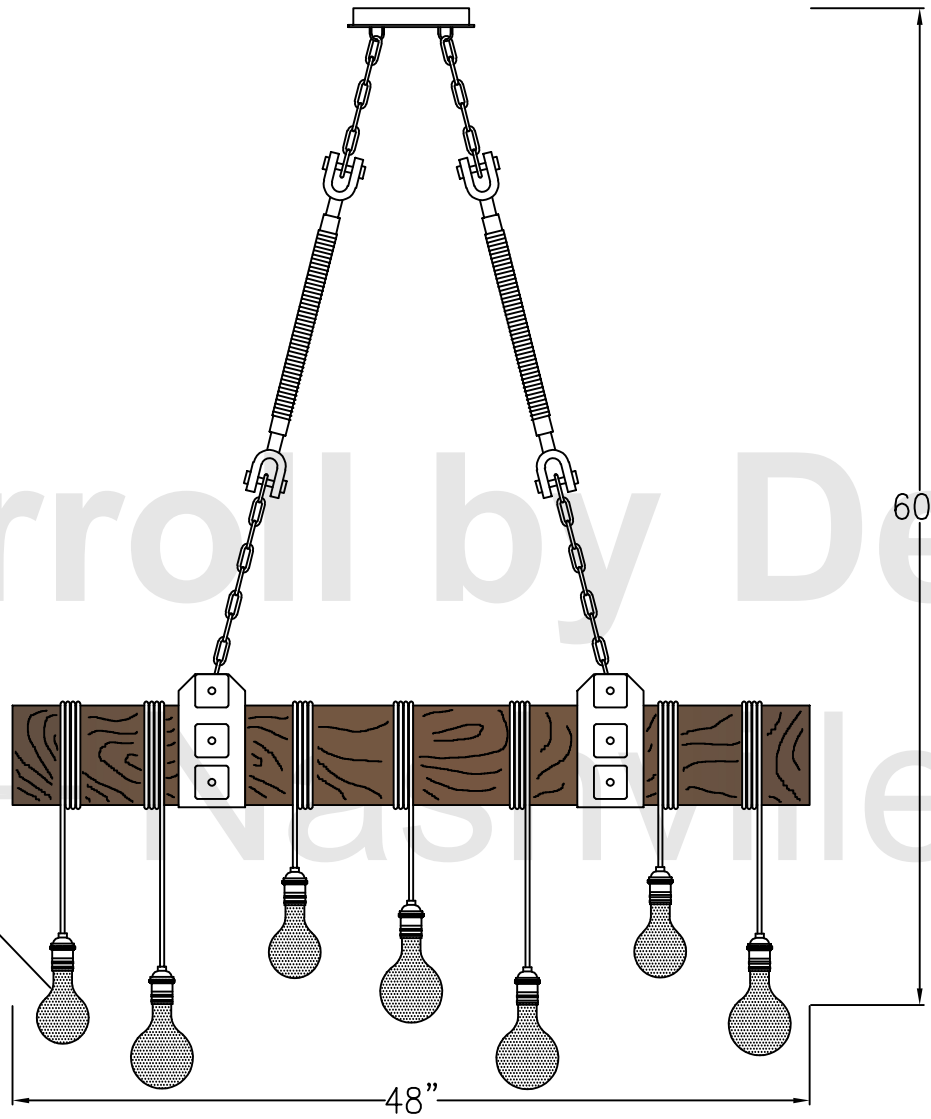

Carroll by Design
Nashville

4-Bulbs G95-40W
3-Bulbs G80-40W

Canopy

Front View

Side View

ALL DIMENSIONS IN INCHES
Light are handcrafted. Dimensions may vary by 1/4".

File name	Date	Scale
WEDGE	01/25/21	NTS

- Mounting Hardware
- 3/8"x6" Lagbolt x1

Carroll by Design
—Nashville—

WEDGEWOOD 4'

Carroll by Design

5-G95-40W Bulbs
4-G80-40W Bulbs

Canopy

Front View

Side View

ALL DIMENSIONS IN INCHES
Light are handcrafted. Dimensions may vary by 1/4".

File name	Date	Scale
WEDGE	01/25/21	NTS

- Mounting Hardware
- 3/8"x6" Lagbolt x1

This drawing and design is the property of Carroll by Design. It may not be used for any purpose other than by the owner. Carroll by Design does not authorize the reproduction or conveyance of any information contained herein without prior written permission.

Carroll by Design
—Nashville—

WEDGEWOOD 5'