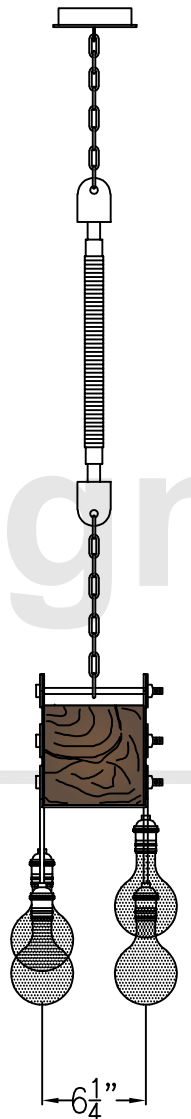

Carroll by Design
Nashville

4-Bulbs G95-40W
3-Bulbs G80-40W

Canopy

Front View

Side View

ALL DIMENSIONS IN INCHES
Light are handcrafted. Dimensions may vary by 1/4".

File name	Date	Scale
WEDGE	01/25/21	NTS

- Mounting Hardware
- 3/8"x6" Lagbolt x1

Carroll by Design
—Nashville—

WEDGEWOOD 4'

Carroll by Design

5-G95-40W Bulbs
4-G80-40W Bulbs

Canopy

Front View

Side View

ALL DIMENSIONS IN INCHES
Light are handcrafted. Dimensions may vary by 1/4".

File name	Date	Scale
WEDGE	01/25/21	NTS

- Mounting Hardware
- 3/8"x6" Lagbolt x1

This drawing and design is the property of Carroll by Design. It may not be used for any purpose other than by the owner. Carroll by Design does not authorize the reproduction or conveyance of any information contained herein without prior written permission.

Carroll by Design
—Nashville—

WEDGEWOOD 5'