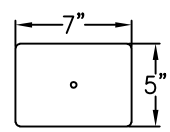

Carroll by Design
Nashville

4-Bulbs G95-40W
3-Bulbs G80-40W

Canopy

Front View

Side View

ALL DIMENSIONS IN INCHES
Light are handcrafted. Dimensions may vary by 1/4".

File name	Date	Scale
WEDGE	01/25/21	NTS

- Mounting Hardware
- 3/8"x6" Lagbolt x1

Carroll by Design
—Nashville—

WEDGEWOOD 4'

Carroll by Design

5-G95-40W Bulbs
4-G80-40W Bulbs

Canopy

Front View

Side View

ALL DIMENSIONS IN INCHES
Light are handcrafted. Dimensions may vary by 1/4".